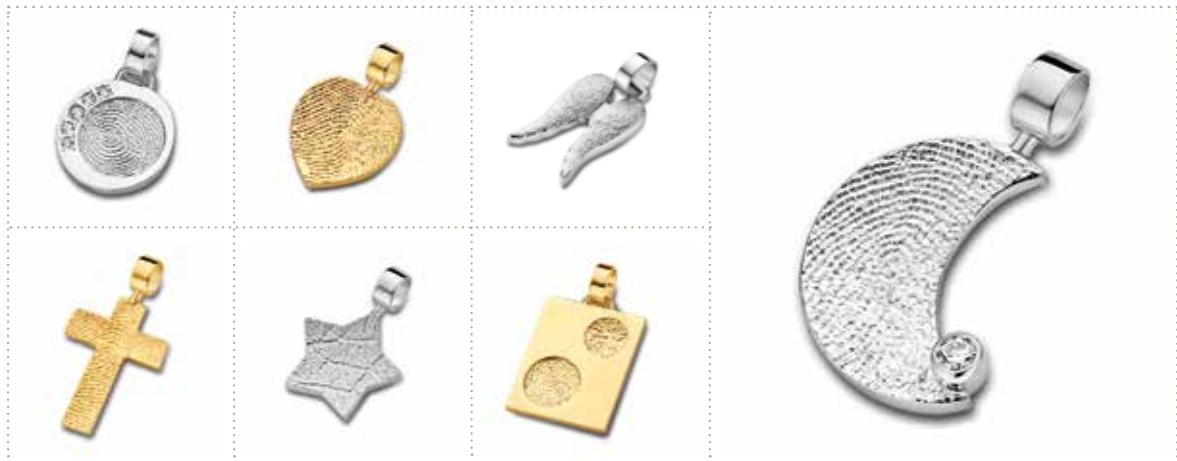

Jewel Concepts

Having a piece of jewellery that captures the unique fingerprint of your loved one is a truly special and personal keepsake. A perfect way to treasure their memory, keeping them close to your heart forever.

A fingerprint can be incorporated into a wide range of hand crafted jewellery, including pendants, rings and earrings.

Pendants

From £119

Available in 9ct gold and sterling silver.