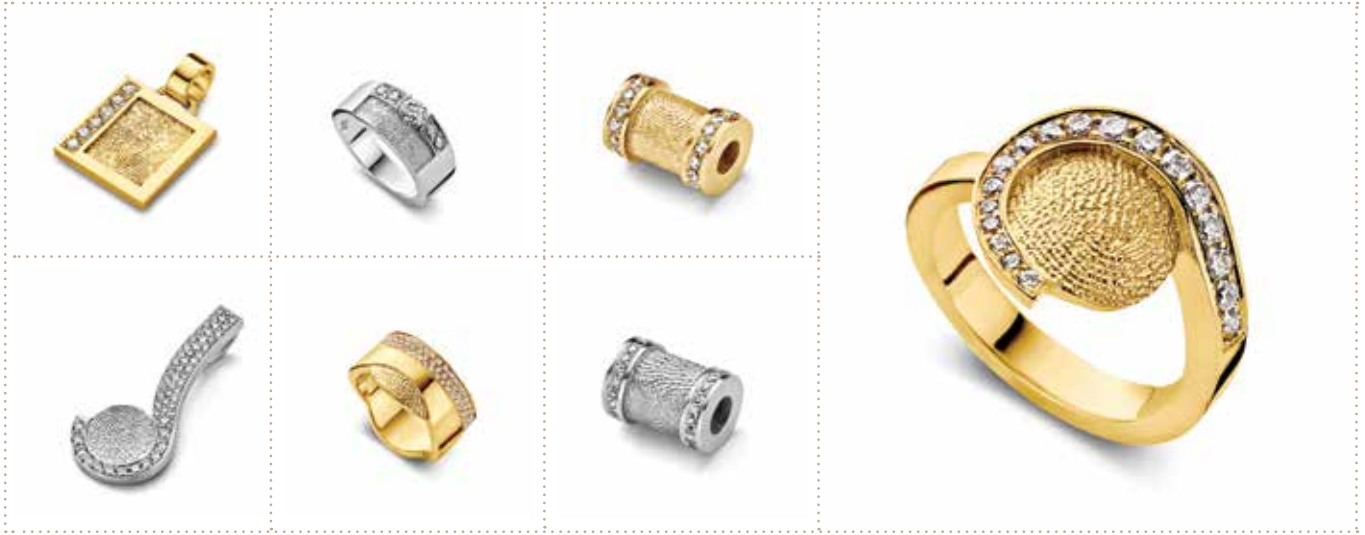

## Earrings

**From £255**

Available in 9ct gold and sterling silver.

## Exclusive Fingerprint Jewellery

Available in 14ct and 18ct gold and platinum with a choice of precious stones and diamonds.

Please ask us for details of cost.