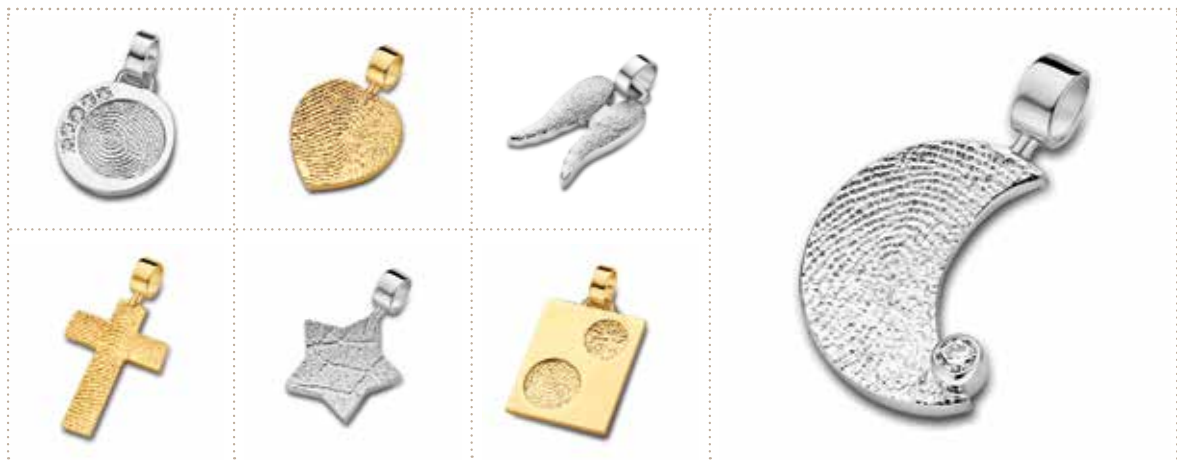

Earrings

From £195

This stylish set of earrings are a beautiful way of remembering your loved one.

All the Ashes into Glass jewellery items are available in sterling silver, white gold or 9ct gold and in a choice of five different colours.

Jewel Concepts

Having a piece of jewellery that captures the unique fingerprint of your loved one is a truly special and personal keepsake. A perfect way to treasure their memory, keeping them close to your heart forever.

A fingerprint can be incorporated into a wide range of hand crafted jewellery, including pendants, rings and earrings.

Pendants

From £129

Available in 9ct gold and sterling silver.

Rings

From £259

Available in 9ct gold and sterling silver.