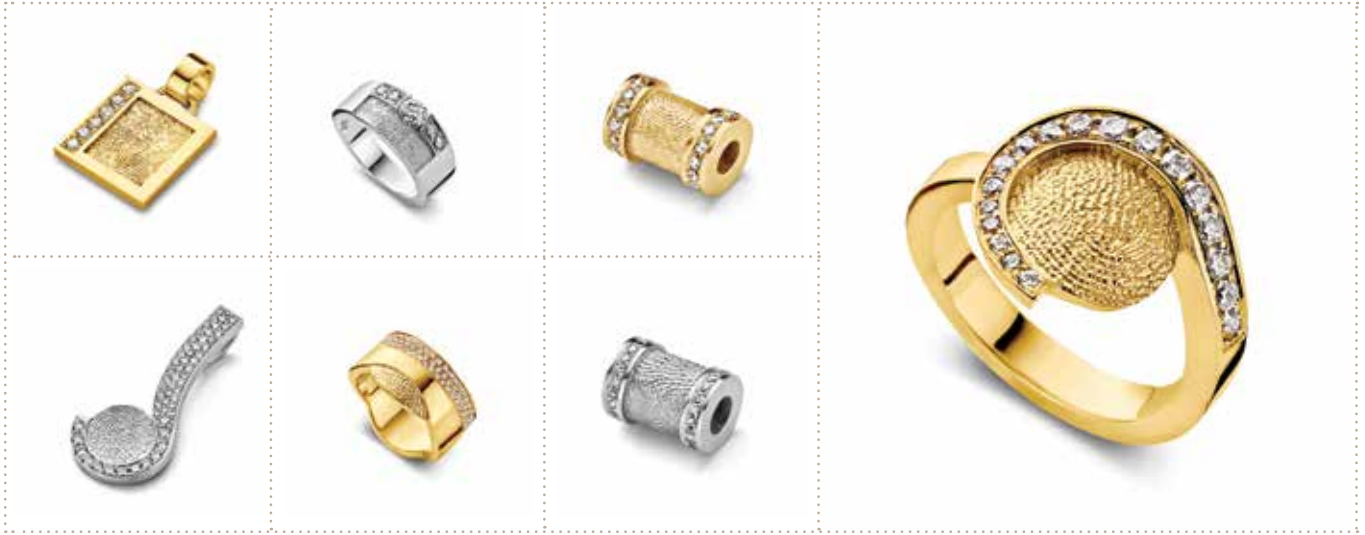

A fingerprint can be incorporated into a wide range of hand crafted jewellery, including pendants, rings and earrings.

Pendants

From £129

Available in 9ct gold and sterling silver.

Rings

From £259

Available in 9ct gold and sterling silver.

Earrings

From £165

Available in 9ct gold and sterling silver.

Jewel Concepts

Exclusive Fingerprint Jewellery

Available in 14ct and 18ct gold and platinum with a choice of precious stones and diamonds.

Please ask us for details of cost.

Portrait Jewellery From £129

A profile of a loved one's face can be incorporated into the jewellery design from a simple drawing or photograph.

Available in 9ct gold and sterling silver.

Our promise

We promise to give you individual support, care and reassurance when it matters most. Whether you are arranging a funeral now or are planning for the future, we'll do everything we can to help you remember your loved one.