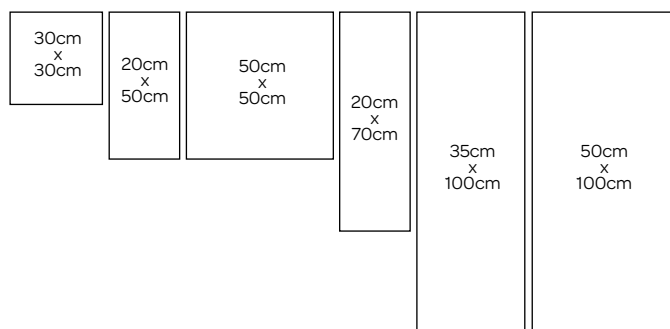

30cm x 30cm **£245**   50cm x 50cm **£595**
20cm x 50cm **£320**   35cm x 100cm **£1,180**
20cm x 70cm **£395**   50cm x 100cm **£1,650**
(includes wall brackets)