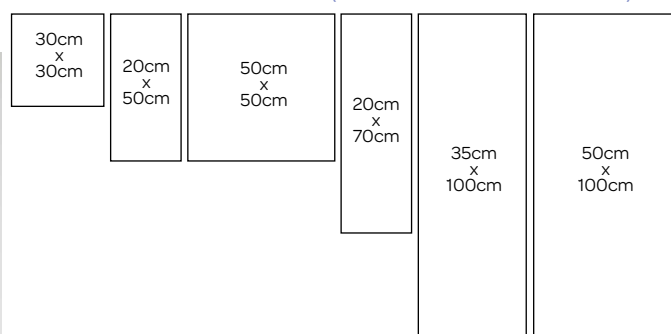

30cm x 30cm **£245**   50cm x 50cm **£595**
20cm x 50cm **£320**   35cm x 100cm **£1,180**
20cm x 70cm **£395**   50cm x 100cm **£1,650**
(includes wall brackets)