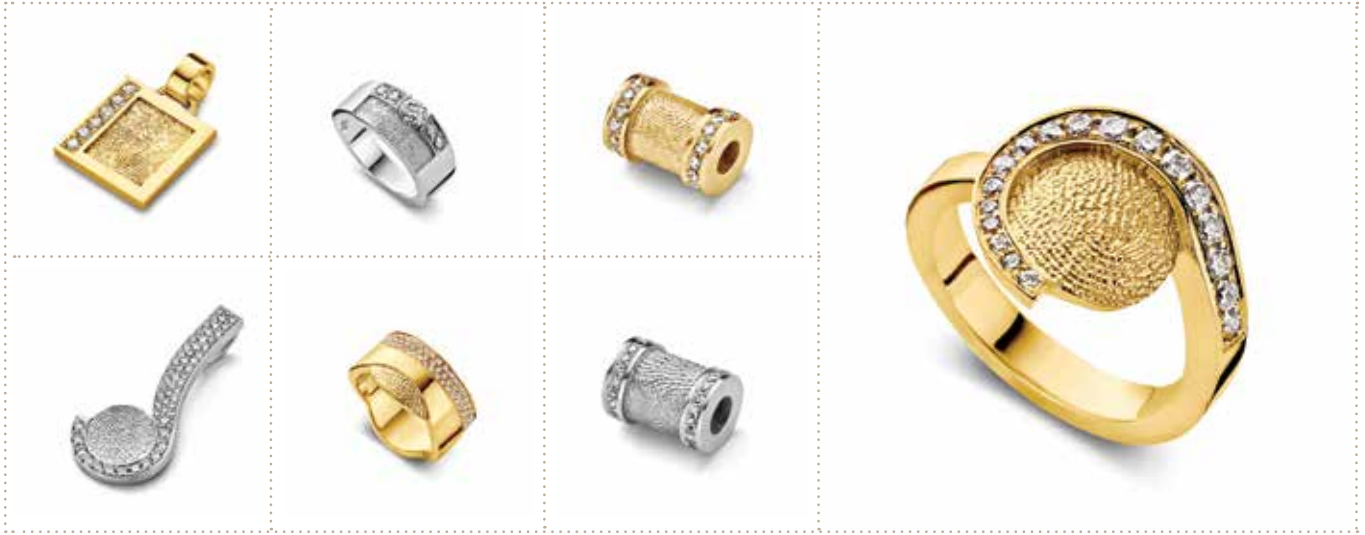

## Earrings

**From £165**

Available in 9ct gold and sterling silver.

## Exclusive Fingerprint Jewellery

Available in 14ct and 18ct gold and platinum with a choice of precious stones and diamonds.

Please ask us for details of cost.