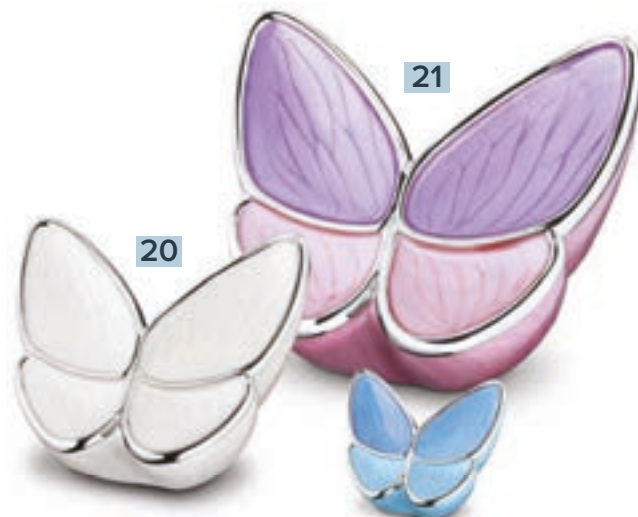

LoveUrns™ candleholders from £95

- 13.** H 16 cm. Holds
1 tablespoon of cremated remains.
- 14.** H 14 cm. Holds
1 tablespoon of cremated remains.
- 15.** H 14 cm. Holds
1 tablespoon of cremated remains.

- 16.** H 25 cm. Holds
a full set of cremated remains.
- 17.** H 9 cm. Holds
1 tablespoon of cremated remains.
- 18.** H 11 cm. Holds
2 tablespoons of cremated remains.
- 19.** H 7 cm. Holds
1 tablespoon of cremated remains.
- 20.** H 16 cm. Holds
2 tablespoons of cremated remains.
- 21.** H 23 cm. Holds
9 cups of cremated remains.
- 22.** H 7 cm. Holds
1 tablespoon of cremated remains.
- 23.** H 26 cm. Holds
a full set of cremated remains.
- 24.** H 8 cm. Holds
1 tablespoon of cremated remains.
- 25.** H 7 cm. Holds
1 tablespoon of cremated remains.
- 26.** H 14 cm. Holds
1 tablespoon of cremated remains.
- 27.** H 28 cm. Holds
7 cups of cremated remains.
- 28.** H 17 cm. Holds
0.25 cups of cremated remains.
- 29.** H 8 cm. Holds
1 tablespoon of cremated remains.

20

21

22

23

27

28

26

29