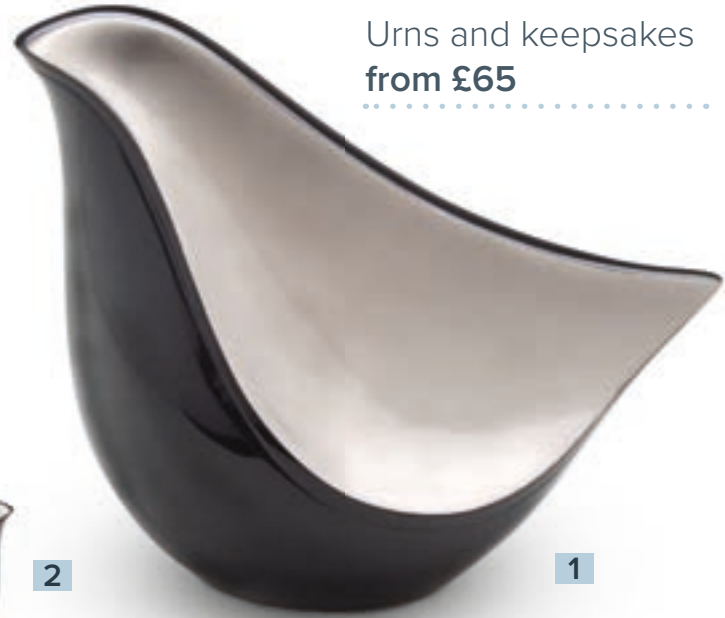

Urns & keepsakes for the home

For many of us, keeping a loved one's cremated remains at home can be very comforting. We have a selection of decorative urns in ceramic, brass or fibreglass that can be displayed openly or kept in a private place of remembrance.

Available in different sizes to hold either one or two sets of cremated remains or a miniature keepsake urn to hold a smaller amount. The keepsake urns are ideal for several family members and friends wanting to share a lasting memory.

Please note images are not to scale.

Sizes stated are approximate.

Volume based on average adult ashes set = 3.5ltr.

Urns and keepsakes
from £65

1

2